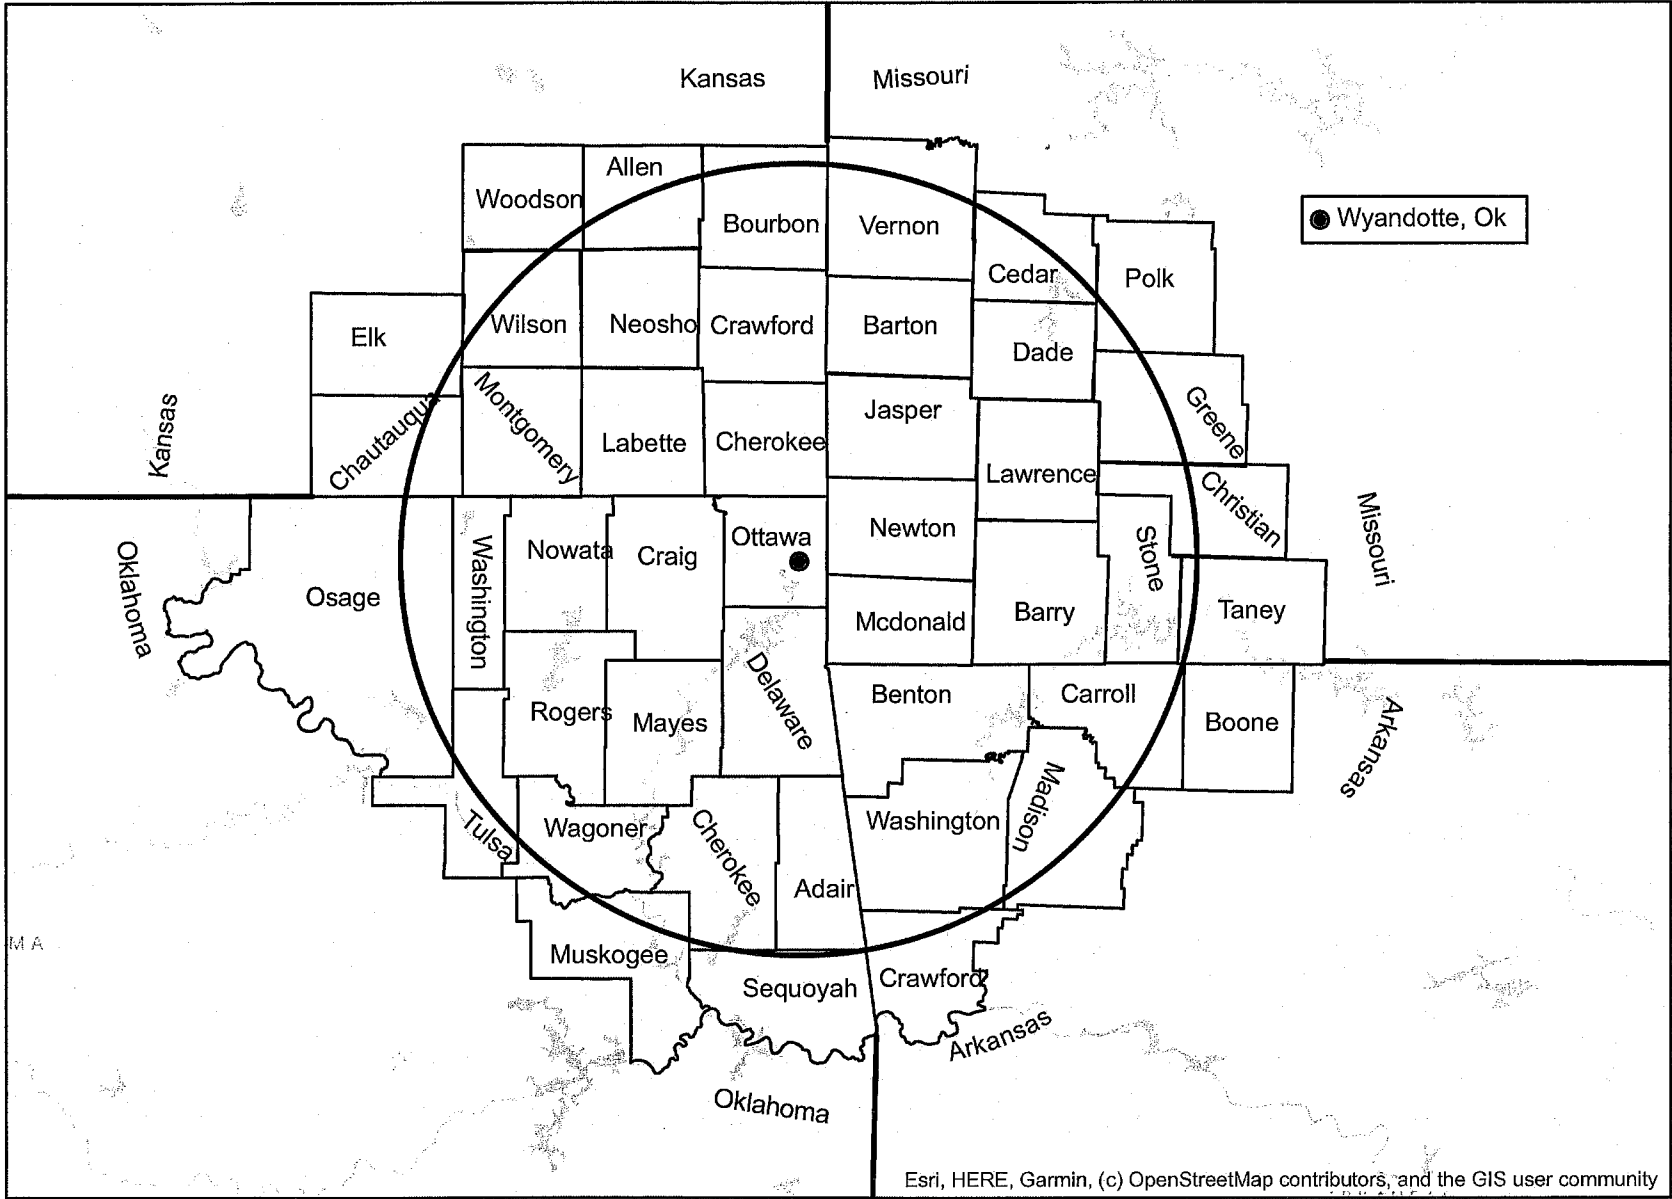

# Wyandotte Nation P.L. 102-477 Service Area Map

Counties serviced by Wyandotte Nation's 477 Plan are included in the 100-mile radius area.